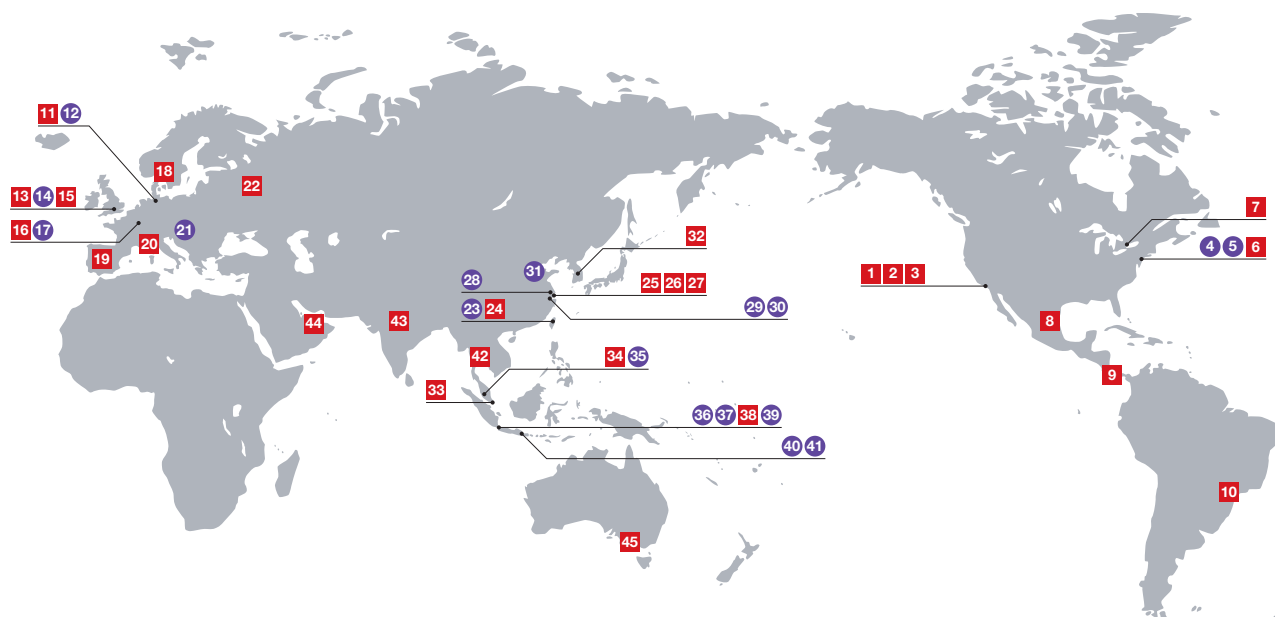

Main Networks

Overseas Network

● Manufacturing/production companies, etc.
 ■ Sales companies, etc.

Company Name	Location
1 Yamaha Corporation of America	Buena Park, California, U.S.A.
2 Yamaha Electronics Corporation, USA	Buena Park, California, U.S.A.
3 Yamaha Commercial Audio Systems, Inc.	Buena Park, California, U.S.A.
4 Yamaha Music InterActive, Inc.	New York, U.S.A.
5 YMH Digital Music Publishing, LLC ^{*1}	New York, U.S.A.
6 Yamaha Artist Services, Inc.	New York, U.S.A.
7 Yamaha Canada Music Ltd.	Toronto, Canada
8 Yamaha de México, S.A. de C.V.	Mexico City, Mexico
9 Yamaha Music Latin America, S.A.	Panama City, Panama
10 Yamaha Musical do Brasil Ltda.	São Paulo, Brazil
11 Yamaha Music Europe GmbH	Rellingen, Germany
12 Steinberg Media Technologies GmbH	Hamburg, Germany
13 Yamaha Music UK Ltd.	Milton Keynes, U.K.
14 Kemble & Company Ltd.	Milton Keynes, U.K.
15 Kemble Music Ltd.	London, U.K.
16 Yamaha Musique France	Croissy-Beaubourg, France
17 Nexo S.A.	Paris, France
18 Yamaha Scandinavia AB	Gothenburg, Sweden
19 Yamaha Música Ibérica, S.A. Unipersonal	Madrid, Spain
20 Yamaha Musica Italia S.p.A.	Milan, Italy
21 L. Bösendorfer Klavierfabrik GmbH ^{*3}	Vienna, Austria
22 Yamaha Music (Russia) LLC. ^{*3}	Moscow, Russia