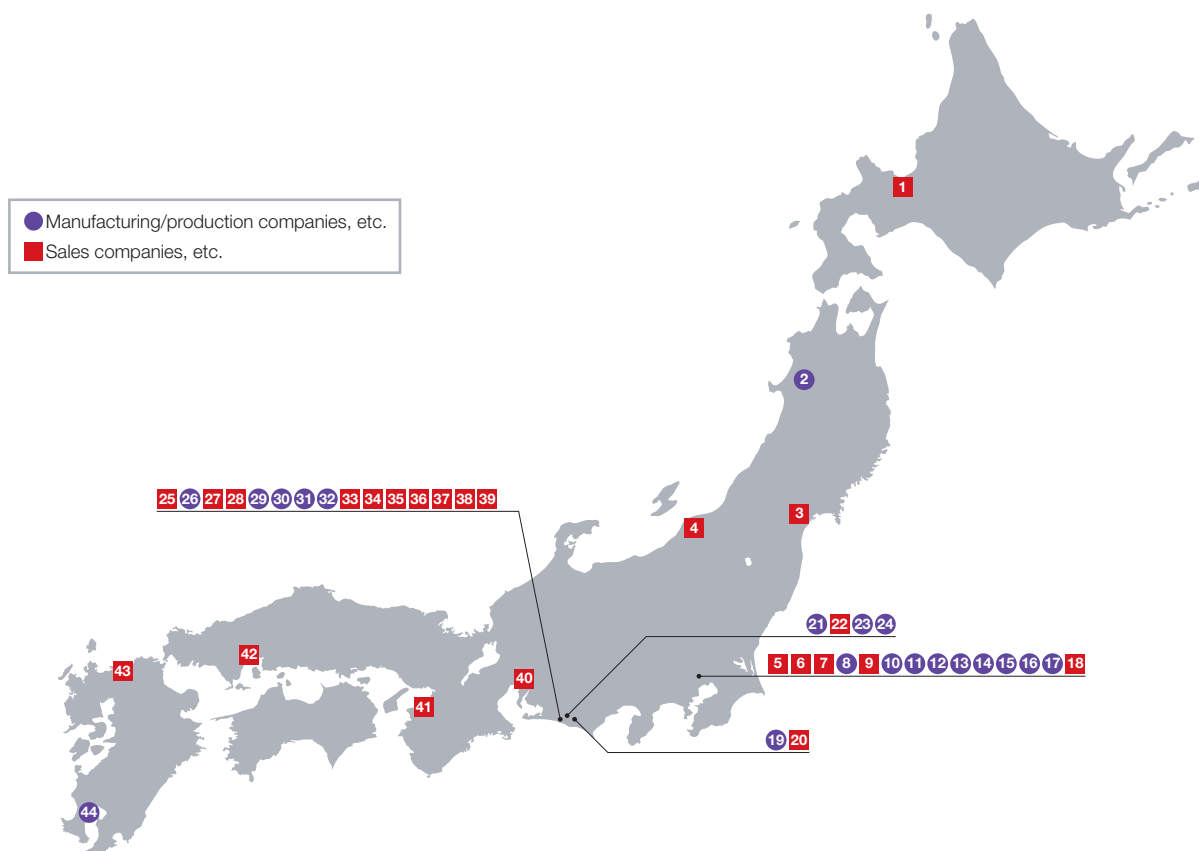

Domestic Network

Company Name	Location
1 Yamaha Music Hokkaido Co., Ltd.	Sapporo, Hokkaido, Japan
2 Sakuraba Mokuzai Co., Ltd.	Kitaakita, Akita, Japan
3 Yamaha Music Tohoku Co., Ltd.	Sendai, Miyagi, Japan
4 Yamaha Music Kanto Co., Ltd.	Niigata, Japan
5 Yamaha Music Tokyo Co., Ltd.	Chuo, Tokyo, Japan
6 Yamaha Hall Co., Ltd.	Chuo, Tokyo, Japan
7 Yamaha Music Trading Corporation	Chuo, Tokyo, Japan
8 Yamaha Sound Systems Inc.¹⁴	Chuo, Tokyo, Japan
9 Yamaha Electronics Marketing Corporation	Minato, Tokyo, Japan
10 Yamaha Music Entertainment Holdings, Inc.	Shibuya, Tokyo, Japan
11 Yamaha Music Communications Co., Ltd.	Shibuya, Tokyo, Japan
12 Yamaha A&R, Inc.	Shibuya, Tokyo, Japan
13 Yamaha Music Artist, Inc.	Shibuya, Tokyo, Japan
14 Yamaha Music Publishing, Inc.	Shibuya, Tokyo, Japan
15 Yamaha Music and Visuals, Inc.³	Shibuya, Tokyo, Japan
16 Yamaha Music Media Corporation	Toshima, Tokyo, Japan
17 Epicurus Corporation³	Toshima, Tokyo, Japan
18 Bösendorfer Japan Co., Ltd.³	Nakano, Tokyo, Japan
19 Yamanashi Kogei Co., Ltd.	Kakegawa, Shizuoka, Japan
20 Tsumagoi Co., Ltd.	Kakegawa, Shizuoka, Japan
21 D.S. Corporation	Fukuroi, Shizuoka, Japan
22 Katsuragi Co., Ltd.	Fukuroi, Shizuoka, Japan

Company Name	Location
23 Yamaha Music Winds Corporation	Iwata, Shizuoka, Japan
24 Yamaha Hi-Tech Design Corporation	Iwata, Shizuoka, Japan
25 Yamaha Piano Service Co., Ltd.	Hamamatsu, Shizuoka, Japan
26 Yamaha Music Craft Corporation	Hamamatsu, Shizuoka, Japan
27 Yamaha Credit Corporation	Hamamatsu, Shizuoka, Japan
28 Yamaha Music Lease Corporation	Hamamatsu, Shizuoka, Japan
29 Yamaha Livingtec Corporation	Hamamatsu, Shizuoka, Japan
30 Yamaha Living Products Corporation	Hamamatsu, Shizuoka, Japan
31 Joywell Home Corporation	Hamamatsu, Shizuoka, Japan
32 Yamaha Fine Technologies Co., Ltd.	Hamamatsu, Shizuoka, Japan
33 Yamaha Media Works Corporation	Hamamatsu, Shizuoka, Japan
34 Yamaha Ai Works Co., Ltd.²	Hamamatsu, Shizuoka, Japan
35 Yamaha Business Support Corporation	Hamamatsu, Shizuoka, Japan
36 Yamaha Insurance Service Co., Ltd.	Hamamatsu, Shizuoka, Japan
37 Yamaha Travel Service Co., Ltd.	Hamamatsu, Shizuoka, Japan
38 Yamaha Facility Management Corporation	Hamamatsu, Shizuoka, Japan
39 Yamaha Office Link Co., Ltd.	Hamamatsu, Shizuoka, Japan
40 Yamaha Music Tokai Co., Ltd.	Nagoya, Aichi, Japan
41 Yamaha Music Osaka Co., Ltd.	Osaka, Japan
42 Yamaha Music Chushikoku Co., Ltd.	Hiroshima, Japan
43 Yamaha Music Kyushu Co., Ltd.	Fukuoka, Japan
44 Yamaha Kagoshima Semiconductor Inc.	Aira-gun, Kagoshima, Japan

(As of July 1, 2009)